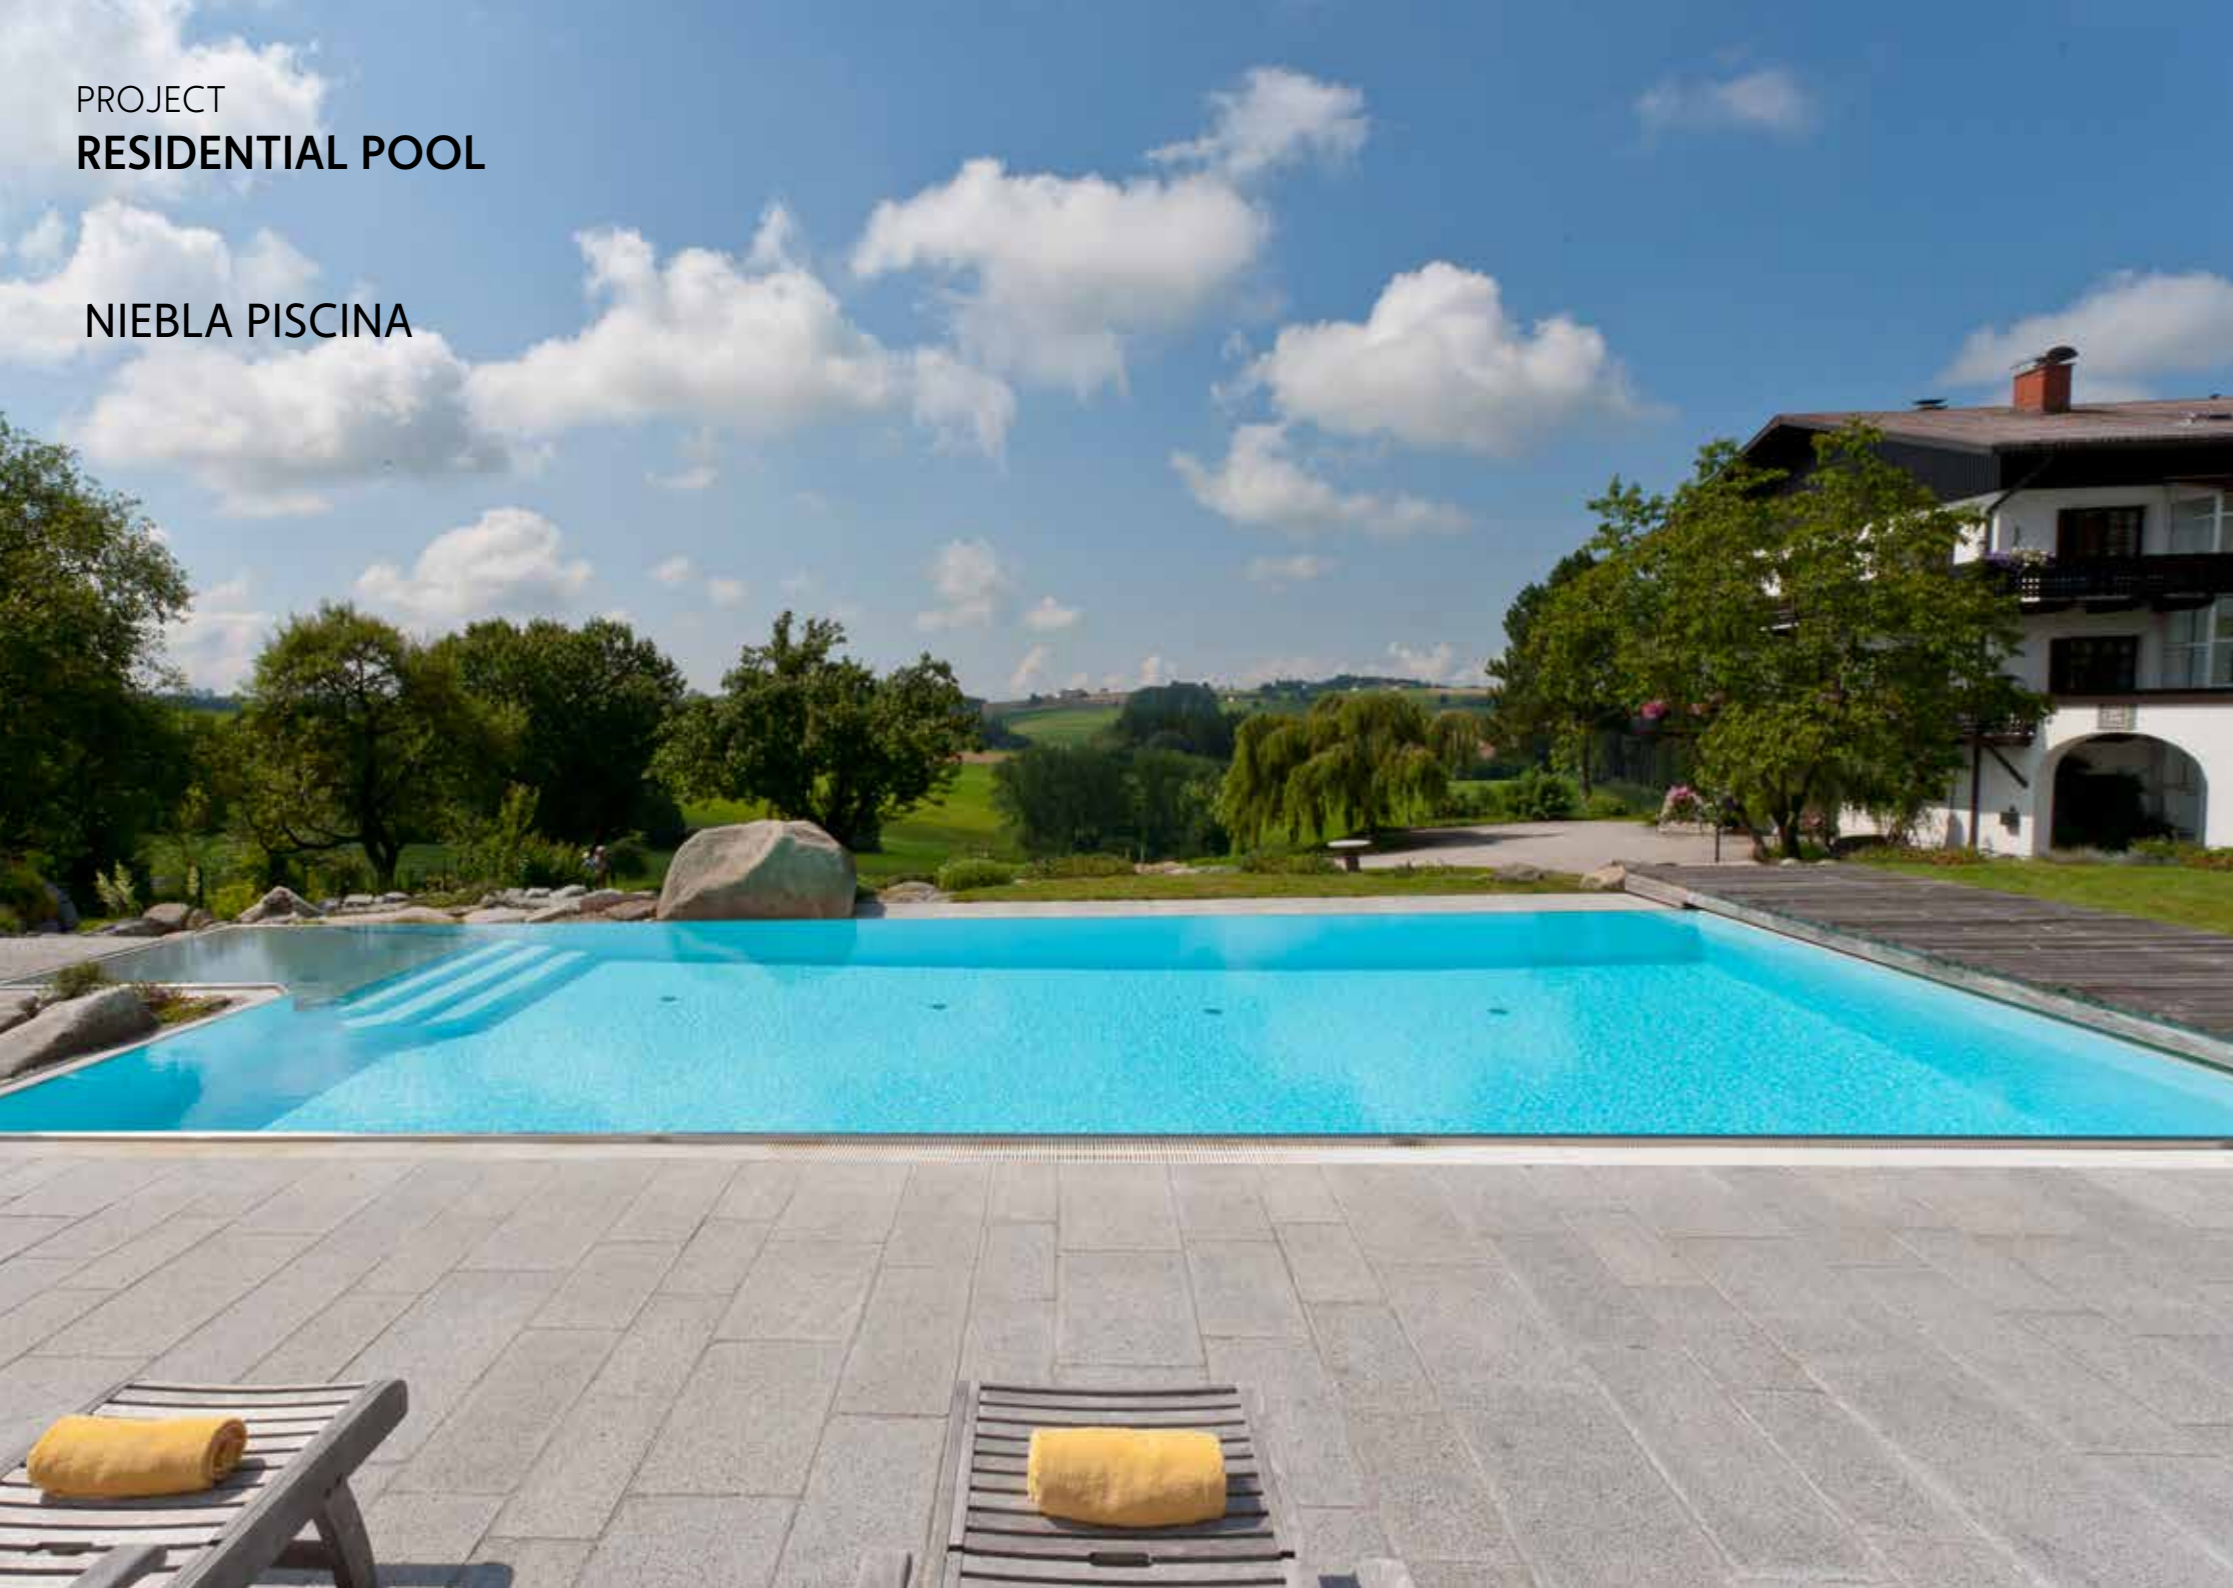

PROJECT
RESIDENTIAL POOL

NIEBLA PISCINA