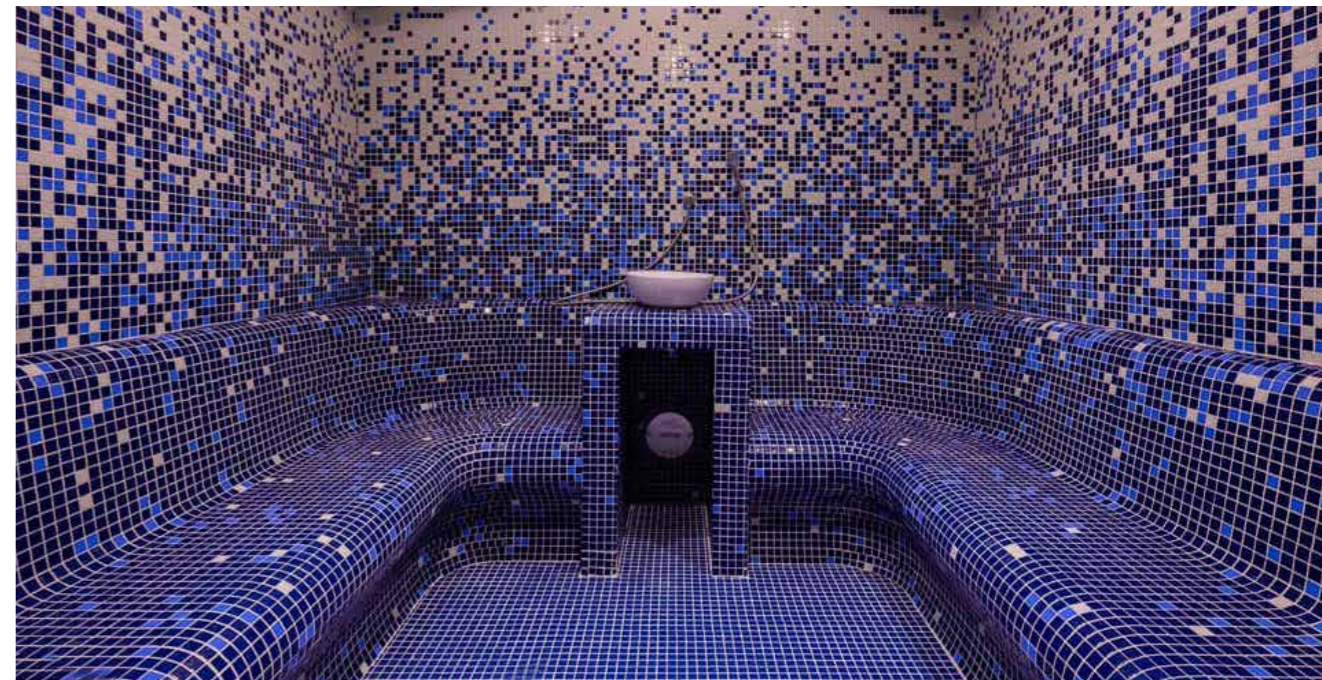

PROJECT  
**HOTEL CALIFORNIA URBAN SPA**  
ALBUFEIRA, PORTUGAL  
  
CUSTOM DESIGN

PROJECT  
**HOTEL & RESORT CALA PADA**  
IBIZA, SPAIN

CUSTOM DESIGN SILK

PROJECT  
XXXXXXXXXXXX  
XXXXXX  
CUSTOM DESIGN

**CENEFA OLAS**  
33,6 x 0,26 cm. | 13,15" x 0,10"  
CENE06P Q5